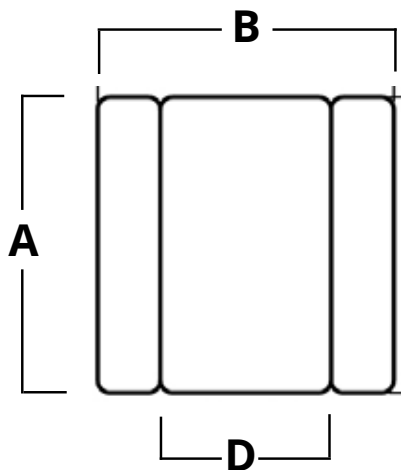

# Specifications

Description	Model No.	Weight
Tri-Fold Oval	TRT82FSC??02BG	65 lbs. (29kg)
Tri-Fold Square	TRT82FSE??02BG	65 lbs. (29kg)
Bi-Fold Oval	TRB82FSC??02BG	63 lbs. (28kg)
Bi-Fold Square	TRB82FSE??02BG	63 lbs. (28kg)
Rigid Frame	TRR32FSB??02BS	63 lbs. (28kg)
Uni-Fold	TRU82FSA??02BG	44 lbs. (20kg)

# In Use Dimensions

Table Name	<b>A</b> Top Length	<b>B</b> Top Width	<b>C</b> Top Height	<b>D</b> Top Width (Leaves Folded)
Tri-Fold Oval	36" (92cm)	42" (107cm)	30" (76cm)	Up: 28" (71cm) / Down: 23" (59cm)
Tri-Fold Square	36" (92cm)	36" (92cm)	30" (76cm)	Up: 28" (71cm) / Down: 23" (59cm)
Bi-Fold Oval	36" (92cm)	42" (107cm)	30" (76cm)	Down: 23" (59cm)
Bi-Fold Square	36" (92cm)	36" (92cm)	30" (76cm)	Down: 23" (59cm)
Bi-Fold Rigid Frame	36" (92cm)	38" (97cm)	29.5" (75cm)	Down: 24" (61cm)
Uni-Fold	28.5" (72cm)	36" (92cm)	30" (76cm)	n/a

# Storage Dimensions

Table Name	<b>A</b> Footprint Length (Single Unit)	<b>B</b> Footprint Width (Single Unit)	<b>C</b> Add'l Footprint Length (per table)	<b>D</b> Add'l Footprint Width (per table)	<b>E</b> Height (Folded)
Tri-Fold Oval	42" (107cm)	28.5" (72cm)	3" (8cm)	7" (18cm)	44" (112cm)
Tri-Fold Square	36" (92cm)	28.5" (72cm)	3" (8cm)	7" (18cm)	44" (112cm)
Bi-Fold Oval	42" (107cm)	28.5" (72cm)	3" (8cm)	7" (18cm)	44" (112cm)
Bi-Fold Square	36" (92cm)	28.5" (72cm)	3" (8cm)	7" (18cm)	44" (112cm)
Bi-Fold Rigid Frame	36" (92cm)	22.5" (57cm)	36" (92cm)	22.5" (57cm)	n/a
Uni-Fold	36" (92cm)	28.5" (72cm)	3" (8cm)	7" (18cm)	37" (94cm)