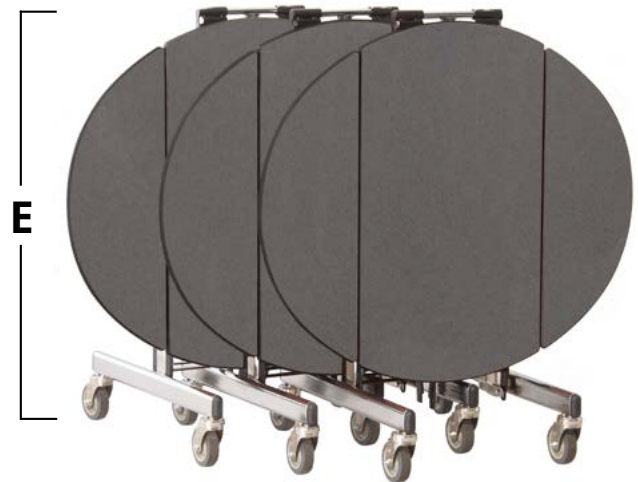

Storage Dimensions

Table Name	A Footprint Length (Single Unit)	B Footprint Width (Single Unit)	C Add'l Footprint Length (per table)	D Add'l Footprint Width (per table)	E Height (Folded)
Tri-Fold Oval	42" (107cm)	28.5" (72cm)	3" (8cm)	7" (18cm)	44" (112cm)
Tri-Fold Square	36" (92cm)	28.5" (72cm)	3" (8cm)	7" (18cm)	44" (112cm)
Bi-Fold Oval	42" (107cm)	28.5" (72cm)	3" (8cm)	7" (18cm)	44" (112cm)
Bi-Fold Square	36" (92cm)	28.5" (72cm)	3" (8cm)	7" (18cm)	44" (112cm)
Bi-Fold Rigid Frame	36" (92cm)	22.5" (57cm)	36" (92cm)	22.5" (57cm)	n/a
Uni-Fold	36" (92cm)	28.5" (72cm)	3" (8cm)	7" (18cm)	37" (94cm)