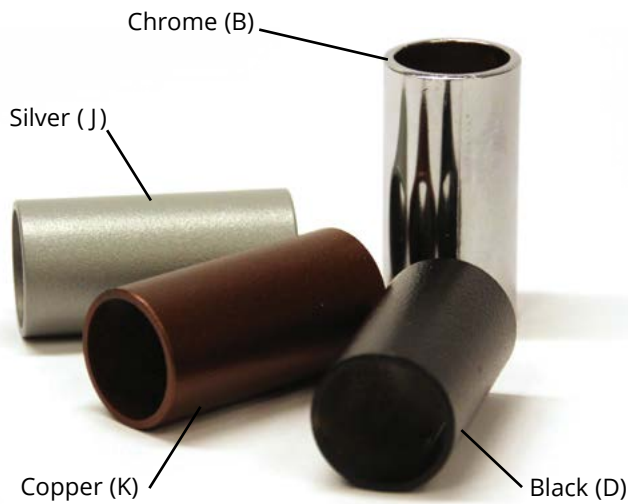

Table Leg/Frame Options