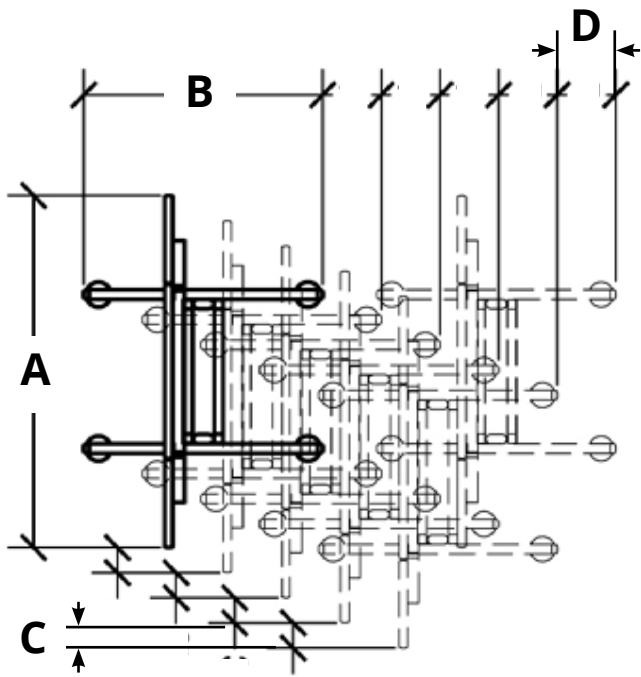

Storage Dimensions

Table Name	A Footprint Length (Single Unit)	B Footprint Width (Single Unit)	C Add'l Footprint Length (per table)	D Add'l Footprint Width (per table)	E Height (Folded)
Tri-Fold Oval	42" (107cm)	28.5" (72cm)	3" (8cm)	7" (18cm)	44" (112cm)
Tri-Fold Square	36" (92cm)	28.5" (72cm)	3" (8cm)	7" (18cm)	44" (112cm)
Bi-Fold Oval	42" (107cm)	28.5" (72cm)	3" (8cm)	7" (18cm)	44" (112cm)
Bi-Fold Square	36" (92cm)	28.5" (72cm)	3" (8cm)	7" (18cm)	44" (112cm)
Bi-Fold Rigid Frame	36" (92cm)	22.5" (57cm)	36" (92cm)	22.5" (57cm)	n/a
Uni-Fold	36" (92cm)	28.5" (72cm)	3" (8cm)	7" (18cm)	37" (94cm)