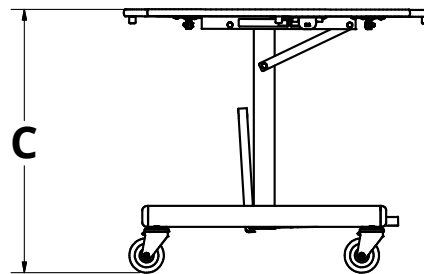

# Specifications

Description	Model No.	Weight
Tri-Fold Oval	TRT82FSC??02BG	65 lbs. (29kg)
Tri-Fold Square	TRT82FSE??02BG	65 lbs. (29kg)
Bi-Fold Oval	TRB82FSC??02BG	63 lbs. (28kg)
Bi-Fold Square	TRB82FSE??02BG	63 lbs. (28kg)
Rigid Frame	TRR32FSB??02BS	63 lbs. (28kg)
Uni-Fold	TRU82FSA??02BG	44 lbs. (20kg)

# In Use Dimensions

Table Name	<b>A</b> Top Length	<b>B</b> Top Width	<b>C</b> Top Height	<b>D</b> Top Width (Leaves Folded)
Tri-Fold Oval	36" (92cm)	42" (107cm)	30" (76cm)	Up: 28" (71cm) / Down: 23" (59cm)
Tri-Fold Square	36" (92cm)	36" (92cm)	30" (76cm)	Up: 28" (71cm) / Down: 23" (59cm)
Bi-Fold Oval	36" (92cm)	42" (107cm)	30" (76cm)	Down: 23" (59cm)
Bi-Fold Square	36" (92cm)	36" (92cm)	30" (76cm)	Down: 23" (59cm)
Bi-Fold Rigid Frame	36" (92cm)	38" (97cm)	29.5" (75cm)	Down: 24" (61cm)
Uni-Fold	28.5" (72cm)	36" (92cm)	30" (76cm)	n/a