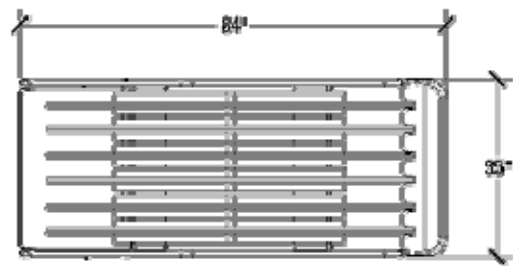

## 66" Round Table Dimensions

Top Height: 30"

Table Dimensions

Storage: 12 on Caddy (Top View)  
Caddy Height 70" Loaded