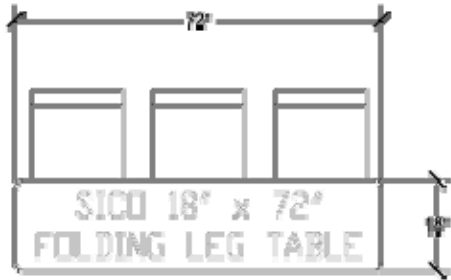

# SICO<sup>®</sup> FLT Table Dimensions

## 18" x 72" Rectangle Table Dimensions

Top Height: 30"

Table Dimensions

Storage: 30 on Caddy (Top View)  
Caddy Height 51" Loaded

## 18" x 96" Rectangle Table Dimensions

Top Height: 30"

Table Dimensions

Storage: 30 on Caddy (Top View)  
Caddy Height 51" Loaded