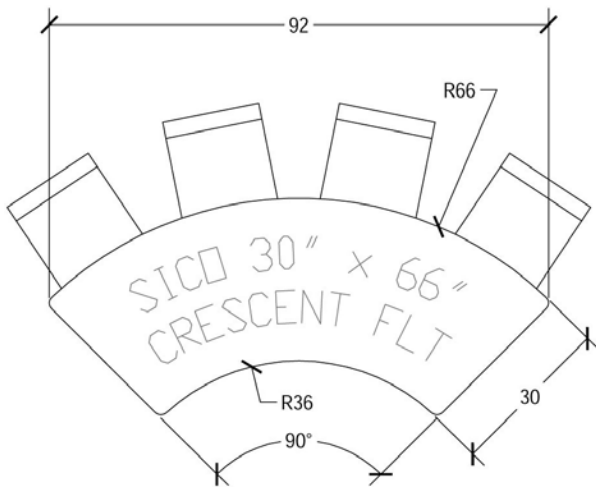

## 60" x 72" Oval Table Dimensions

Top Height: 30"

Table Dimensions

Storage: 12 on Caddy (Top View)  
Caddy Height 65" Loaded

## 30" Quarter Round Table Dimensions

Top Height: 30"

Table Dimensions

Storage: 6 on Caddy (Top View)  
Caddy Height 44" Loaded

## 30" x 66" Crescent Table Dimensions

**Top Height: 30"**  
(4 tables make a complete circle)

Storage: 8 on Caddy (Top View)  
Caddy Height 44" Loaded

## 36" x 72" Crescent Table Dimensions

**Top Height: 30"**  
(5 tables make a complete circle)

Storage: 8 on Caddy (Top View)  
Caddy Height 46" Loaded

For More Information Visit: [http://www.sicoinc.com/folding\\_leg\\_tables.php](http://www.sicoinc.com/folding_leg_tables.php)  
7525 Cahill Road, Minneapolis MN 55439  
1.800.533.7426