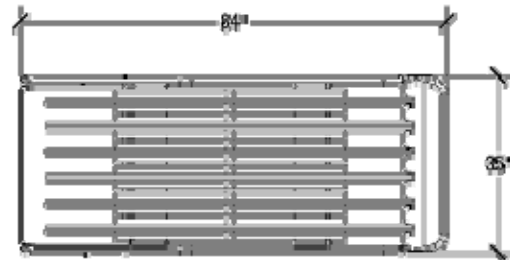

## 60" x 72" Oval Table Dimensions

Top Height: 30"

Table Dimensions

Storage: 12 on Caddy (Top View)  
Caddy Height 65" Loaded