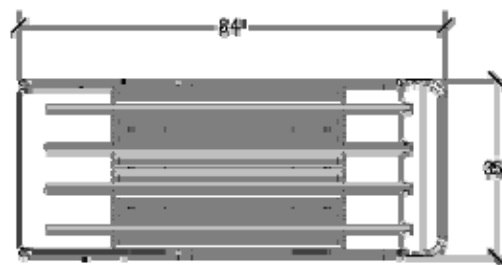

## 72" x 36" Half-Round Table Dimensions

Top Height: 30"

Table Dimensions

Storage: 8 on Caddy (Top View)  
Caddy Height 41" Loaded