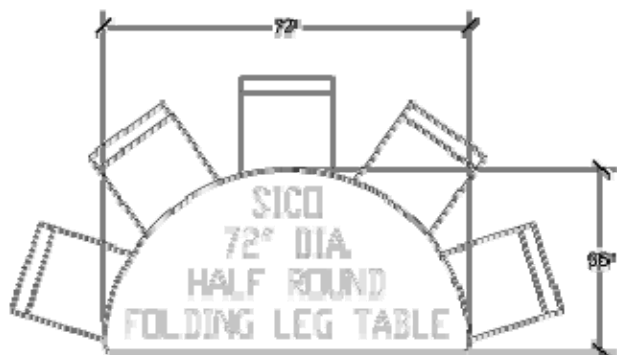

## 72" Round Table Dimensions

Top Height: 30"

Table Dimensions

Storage: 12 on Caddy (Top View)  
Caddy Height 76" Loaded

## 72" x 36" Half-Round Table Dimensions

Top Height: 30"

Table Dimensions

Storage: 8 on Caddy (Top View)  
Caddy Height 41" Loaded

## 60" x 72" Oval Table Dimensions

Top Height: 30"

Table Dimensions

Storage: 12 on Caddy (Top View)  
Caddy Height 65" Loaded

## 30" Quarter Round Table Dimensions

Top Height: 30"

Table Dimensions

Storage: 6 on Caddy (Top View)  
Caddy Height 44" Loaded