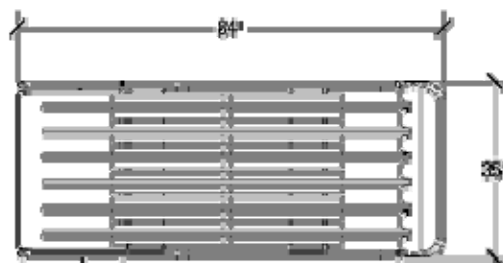

## 72" Round Table Dimensions

Top Height: 30"

Table Dimensions

Storage: 12 on Caddy (Top View)  
Caddy Height 76" Loaded