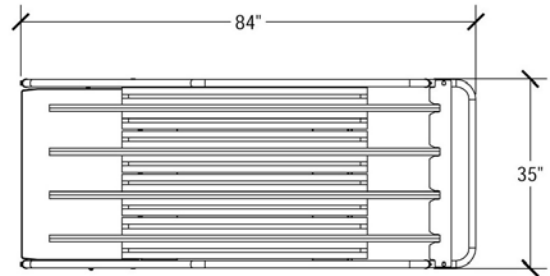

## 30" Quarter Round Table Dimensions

Top Height: 30"

Table Dimensions

Storage: 6 on Caddy (Top View)  
Caddy Height 44" Loaded

## 30" x 66" Crescent Table Dimensions

**Top Height: 30"**  
(4 tables make a complete circle)

Storage: 8 on Caddy (Top View)  
Caddy Height 44" Loaded

## 36" x 72" Crescent Table Dimensions

**Top Height: 30"**  
(5 tables make a complete circle)

Storage: 8 on Caddy (Top View)  
Caddy Height 46" Loaded

For More Information Visit: [http://www.sicoinc.com/folding\\_leg\\_tables.php](http://www.sicoinc.com/folding_leg_tables.php)  
7525 Cahill Road, Minneapolis MN 55439  
1.800.533.7426