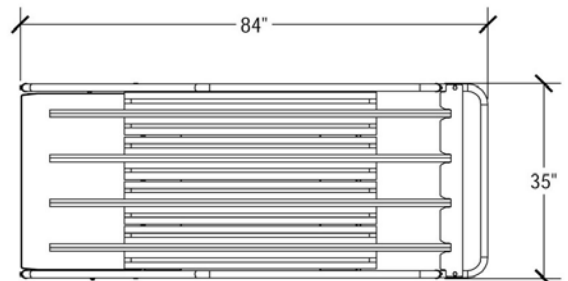

## 30" Quarter Round Table Dimensions

Top Height: 30"

Table Dimensions

Storage: 6 on Caddy (Top View)  
Caddy Height 44" Loaded

## 30" x 66" Crescent Table Dimensions

**Top Height: 30"**  
(4 tables make a complete circle)

Storage: 8 on Caddy (Top View)  
Caddy Height 44" Loaded

## 36" x 72" Crescent Table Dimensions

**Top Height: 30"**  
(5 tables make a complete circle)

Storage: 8 on Caddy (Top View)  
Caddy Height 46" Loaded

For More Information Visit: [http://www.sicoinc.com/folding\\_leg\\_tables.php](http://www.sicoinc.com/folding_leg_tables.php)  
7525 Cahill Road, Minneapolis MN 55439  
1.800.533.7426