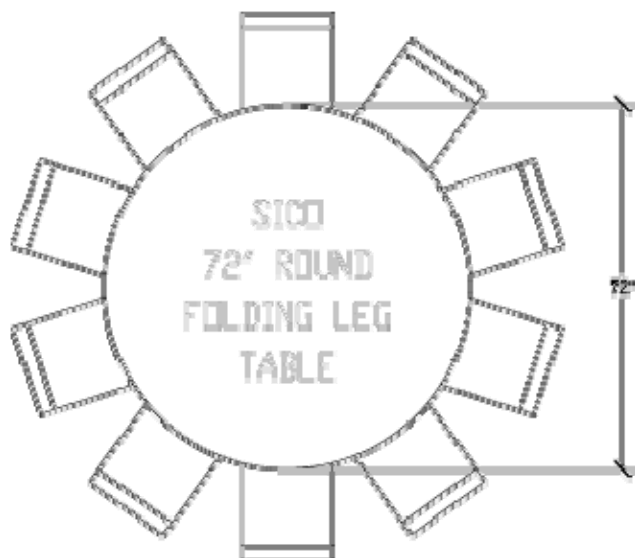

## 72" Round Table Dimensions

Top Height: 30"

Table Dimensions

Storage: 12 on Caddy (Top View)  
Caddy Height 76" Loaded