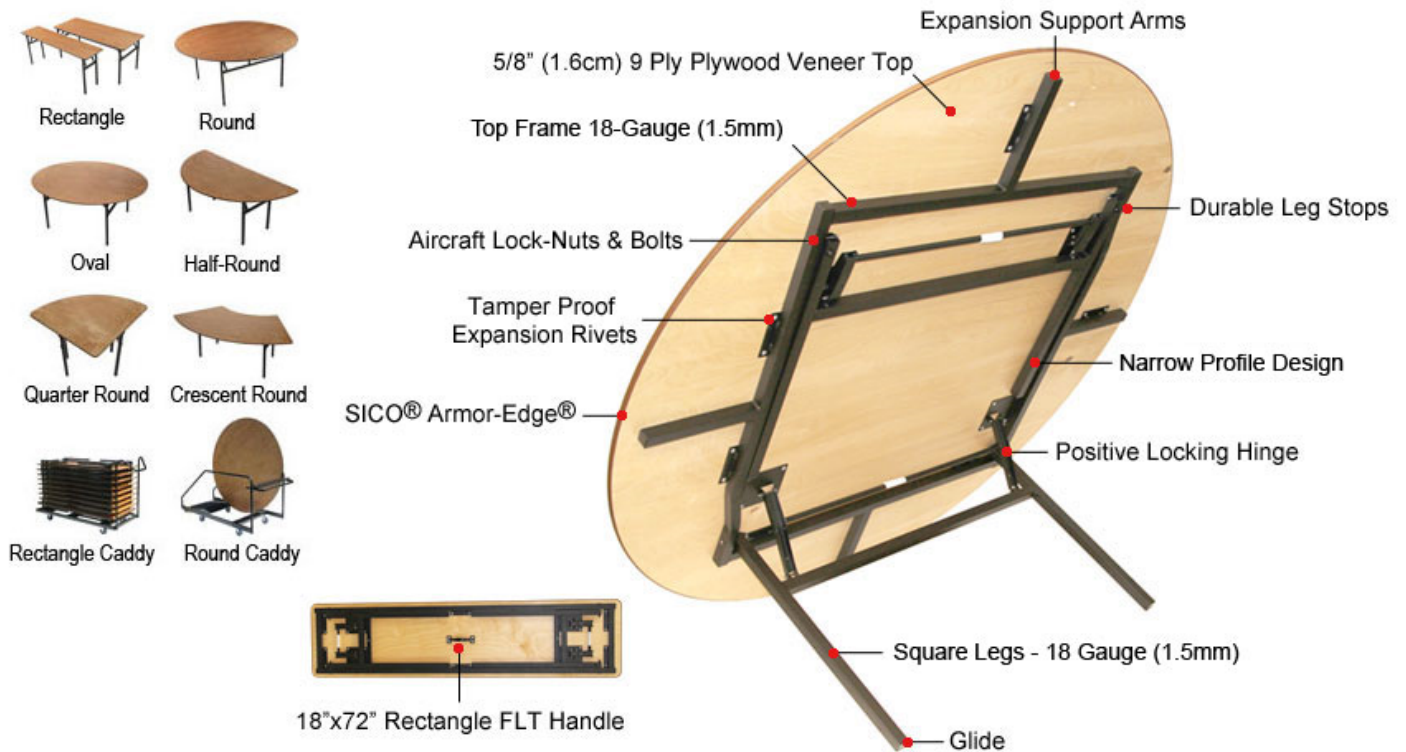

# SICO® FLT Armor-Edge® Narrow Profile Table

A quality folding leg table built to endure the demands of everyday use with an efficient storage design.

A large selection of shapes, sizes and top surface options to choose from.

## 60" Round Table Dimensions

Top Height: 30"

Table Dimensions

Storage: 12 on Caddy (Top View)  
Caddy Height 64" Loaded

## 72" x 36" Half-Round Table Dimensions

Top Height: 30"

Table Dimensions

Storage: 8 on Caddy (Top View)  
Caddy Height 41" Loaded

## 60" x 72" Oval Table Dimensions

Top Height: 30"

Table Dimensions

Storage: 12 on Caddy (Top View)  
Caddy Height 65" Loaded