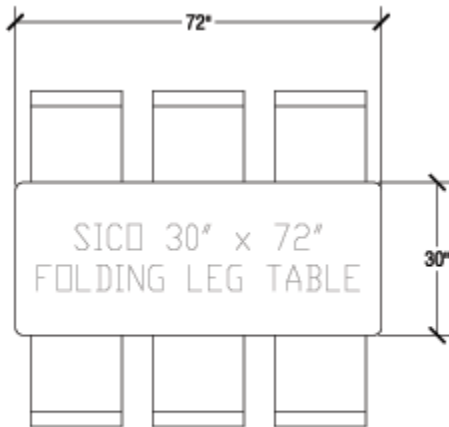

## 18" x 96" Rectangle Table Dimensions

Top Height: 30"

Table Dimensions

Storage: 30 on Caddy (Top View)  
Caddy Height 51" Loaded

## 30" x 72" Rectangle Table Dimensions

Top Height: 30"

Storage: 15 on Caddy (Top View)  
Caddy Height 51" Loaded

Table Dimensions