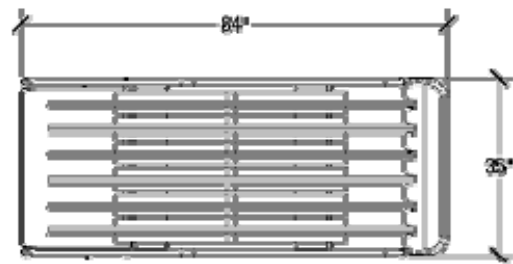

## 60" Round Table Dimensions

Top Height: 30"

Table Dimensions

Storage: 12 on Caddy (Top View)  
Caddy Height 64" Loaded