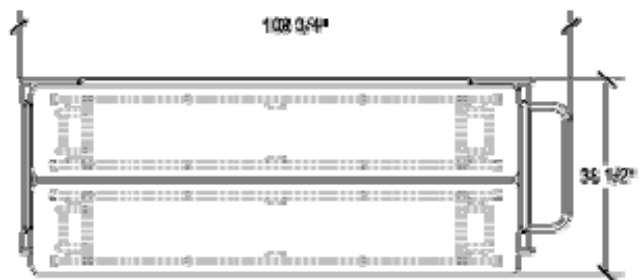

## 18" x 96" Rectangle Table Dimensions

Top Height: 30"

Table Dimensions

Storage: 30 on Caddy (Top View)  
Caddy Height 51" Loaded

## 30" x 72" Rectangle Table Dimensions

Top Height: 30"

Storage: 15 on Caddy (Top View)  
Caddy Height 51" Loaded

Table Dimensions