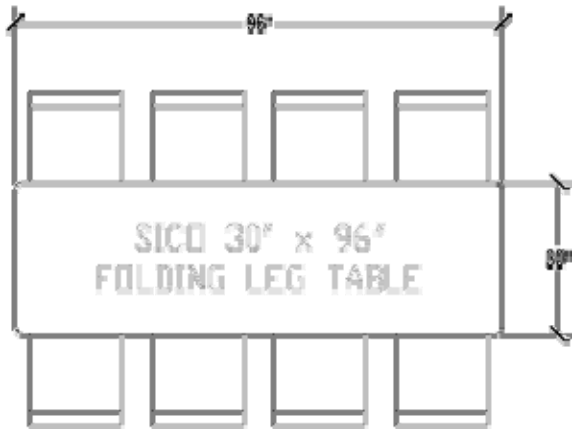

30" x 96" Rectangle Table Dimensions

Top Height: 30"

Storage: 15 on Caddy (Top View)
Caddy Height 51" Loaded

Table Dimensions