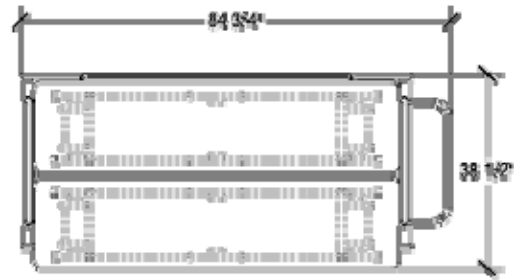

# SICO<sup>®</sup> FLT Table Dimensions

## 18" x 72" Rectangle Table Dimensions

Top Height: 30"

Table Dimensions

Storage: 30 on Caddy (Top View)  
Caddy Height 51" Loaded