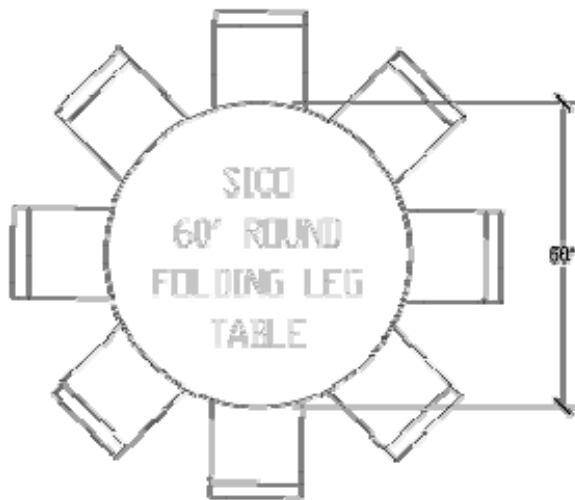

## 60" Round Table Dimensions

Top Height: 30"

Table Dimensions

Storage: 12 on Caddy (Top View)  
Caddy Height 64" Loaded