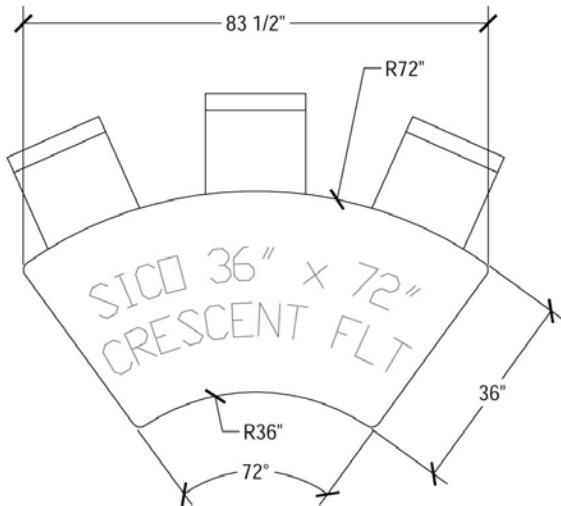

## 60" x 72" Oval Table Dimensions

Top Height: 30"

Table Dimensions

Storage: 12 on Caddy (Top View)  
Caddy Height 65" Loaded

## 30" Quarter Round Table Dimensions

Top Height: 30"

Table Dimensions

Storage: 6 on Caddy (Top View)  
Caddy Height 44" Loaded

## 30" x 66" Crescent Table Dimensions

**Top Height: 30"**  
(4 tables make a complete circle)

Storage: 8 on Caddy (Top View)  
Caddy Height 44" Loaded

## 36" x 72" Crescent Table Dimensions

**Top Height: 30"**  
(5 tables make a complete circle)

Storage: 8 on Caddy (Top View)  
Caddy Height 46" Loaded

For More Information Visit: [http://www.sicoinc.com/folding\\_leg\\_tables.php](http://www.sicoinc.com/folding_leg_tables.php)  
7525 Cahill Road, Minneapolis MN 55439  
1.800.533.7426