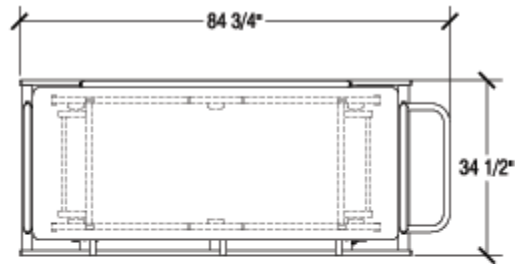

## 18" x 72" Rectangle Table Dimensions

Top Height: 30"

Table Dimensions

Storage: 30 on Caddy (Top View)  
Caddy Height 51" Loaded

## 18" x 96" Rectangle Table Dimensions

Top Height: 30"

Table Dimensions

Storage: 30 on Caddy (Top View)  
Caddy Height 51" Loaded

## 30" x 72" Rectangle Table Dimensions

Top Height: 30"

Storage: 15 on Caddy (Top View)  
Caddy Height 51" Loaded

Table Dimensions

## 30" x 96" Rectangle Table Dimensions

Top Height: 30"

Storage: 15 on Caddy (Top View)  
Caddy Height 51" Loaded

Table Dimensions