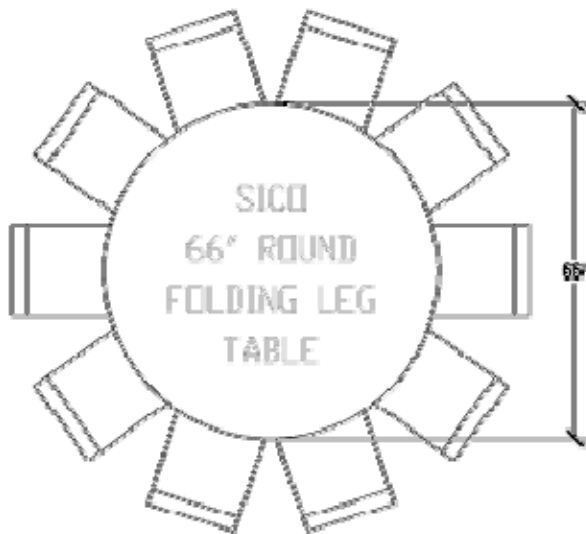

## 60" Round Table Dimensions

Top Height: 30"

Table Dimensions

Storage: 12 on Caddy (Top View)  
Caddy Height 64" Loaded

## 66" Round Table Dimensions

Top Height: 30"

Table Dimensions

Storage: 12 on Caddy (Top View)  
Caddy Height 70" Loaded

## 72" Round Table Dimensions

Top Height: 30"

Table Dimensions

Storage: 12 on Caddy (Top View)  
Caddy Height 76" Loaded