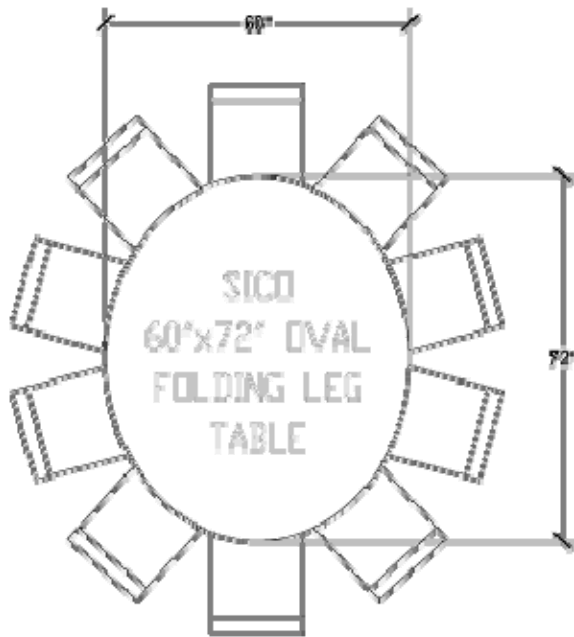

## 72" x 36" Half-Round Table Dimensions

Top Height: 30"

Table Dimensions

Storage: 8 on Caddy (Top View)  
Caddy Height 41" Loaded

## 60" x 72" Oval Table Dimensions

Top Height: 30"

Table Dimensions

Storage: 12 on Caddy (Top View)  
Caddy Height 65" Loaded

## 30" Quarter Round Table Dimensions

Top Height: 30"

Table Dimensions

Storage: 6 on Caddy (Top View)  
Caddy Height 44" Loaded