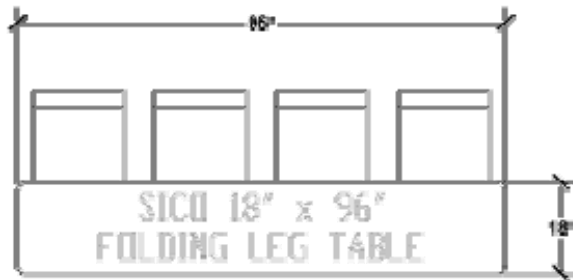

## 18" x 96" Rectangle Table Dimensions

Top Height: 30"

Table Dimensions

Storage: 30 on Caddy (Top View)  
Caddy Height 51" Loaded