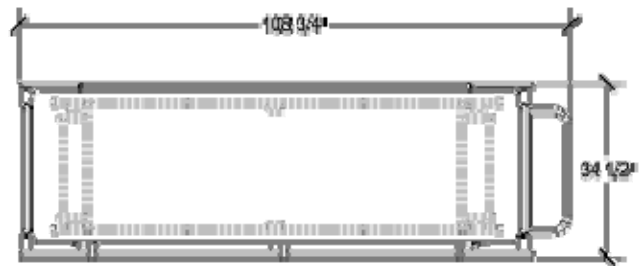

30" x 96" Rectangle Table Dimensions

Top Height: 30"

Storage: 15 on Caddy (Top View)
Caddy Height 51" Loaded

Table Dimensions